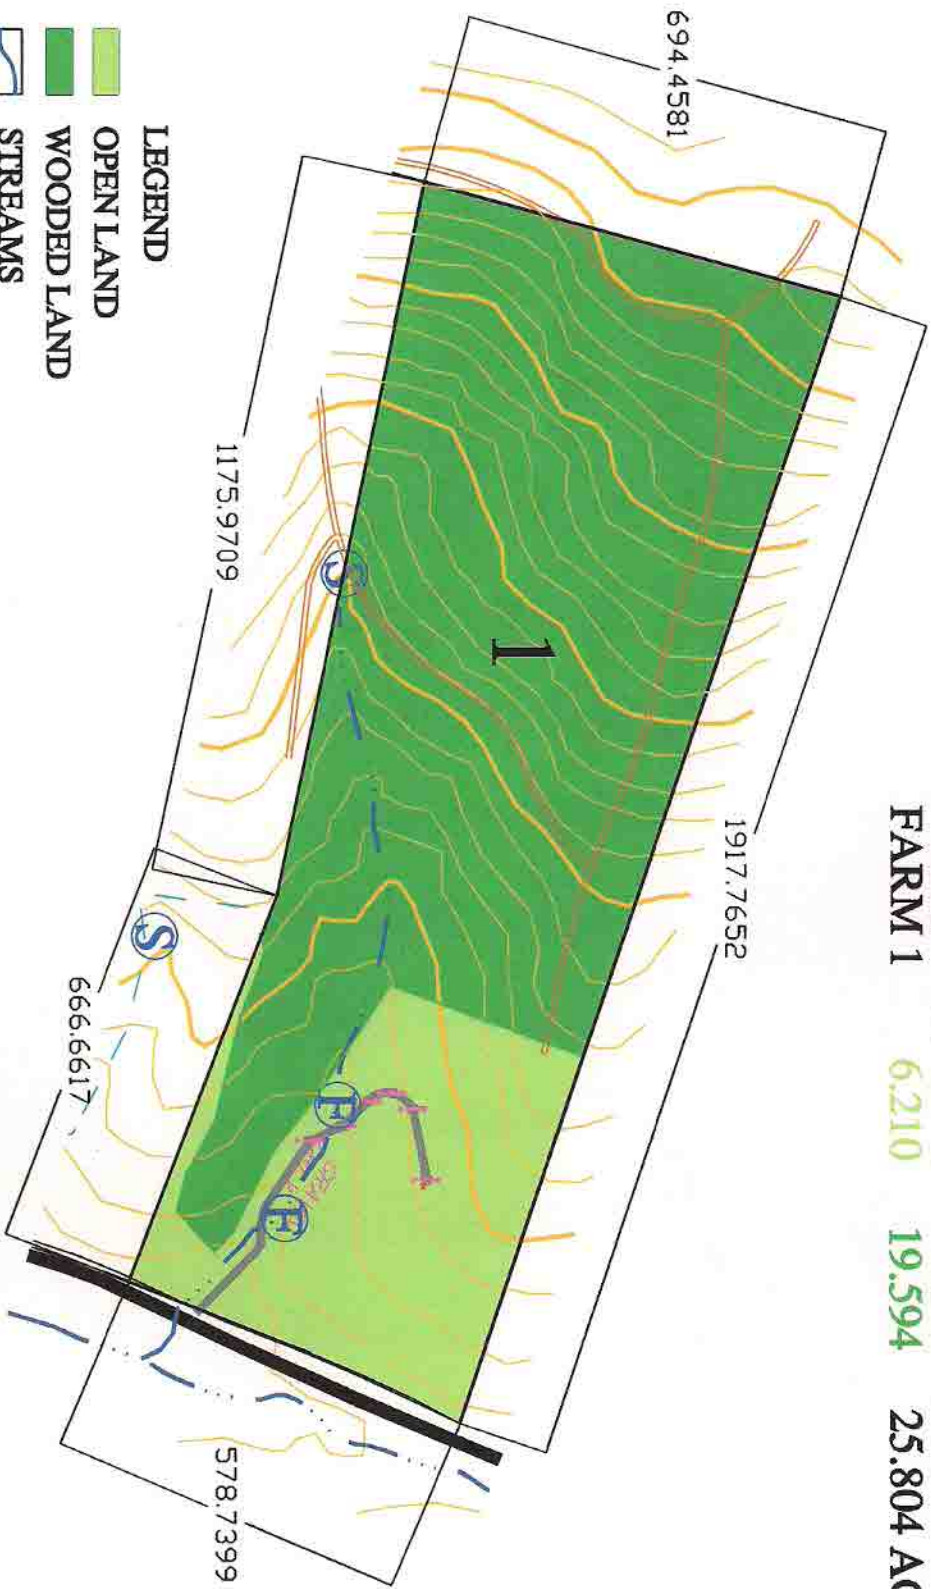

SITE	OPEN	WOODS	TOTAL
FARM 1	6.210	19.594	25.804 AC

- LEGEND**
- OPEN LAND
  - WOODED LAND
  - STREAMS
  - S SPRING
  - H WATERFALL
  - DRIVEWAYS
  - TRAILS

**WHITE ROCK FARMS**  
[www.madisoncountyfarm.com](http://www.madisoncountyfarm.com)